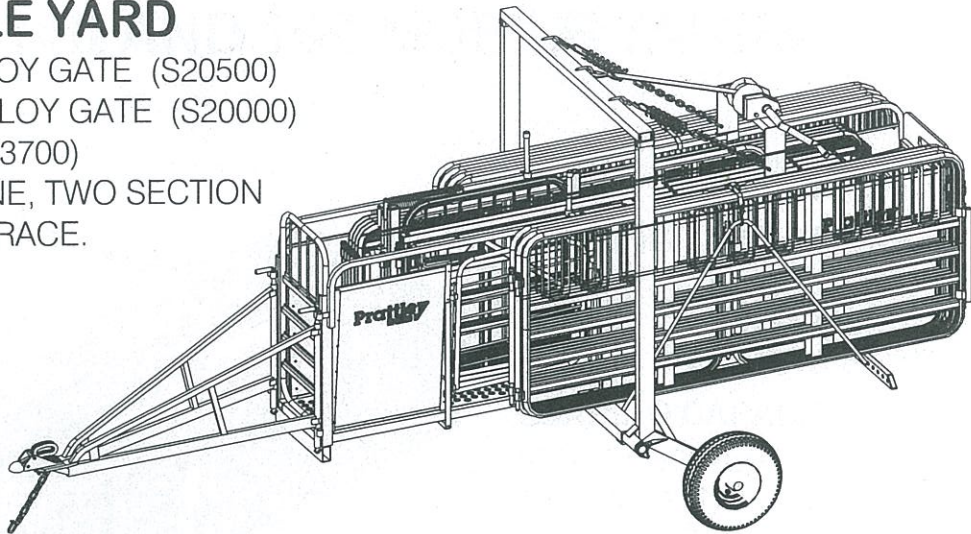

Prattley

10ft MOBILE YARD

- 15 -- 7' x 36" ALLOY GATE (S20500)
- 2 -- 3'6" x 36" ALLOY GATE (S20000)
- 3 -- L POST (S23700)
- 1 -- SINGLE LANE, TWO SECTION HANDLING RACE.

STANDARD 10ft MOBILE YARD WITH SINGLE LANE, 2 SECTION HANDLING RACE